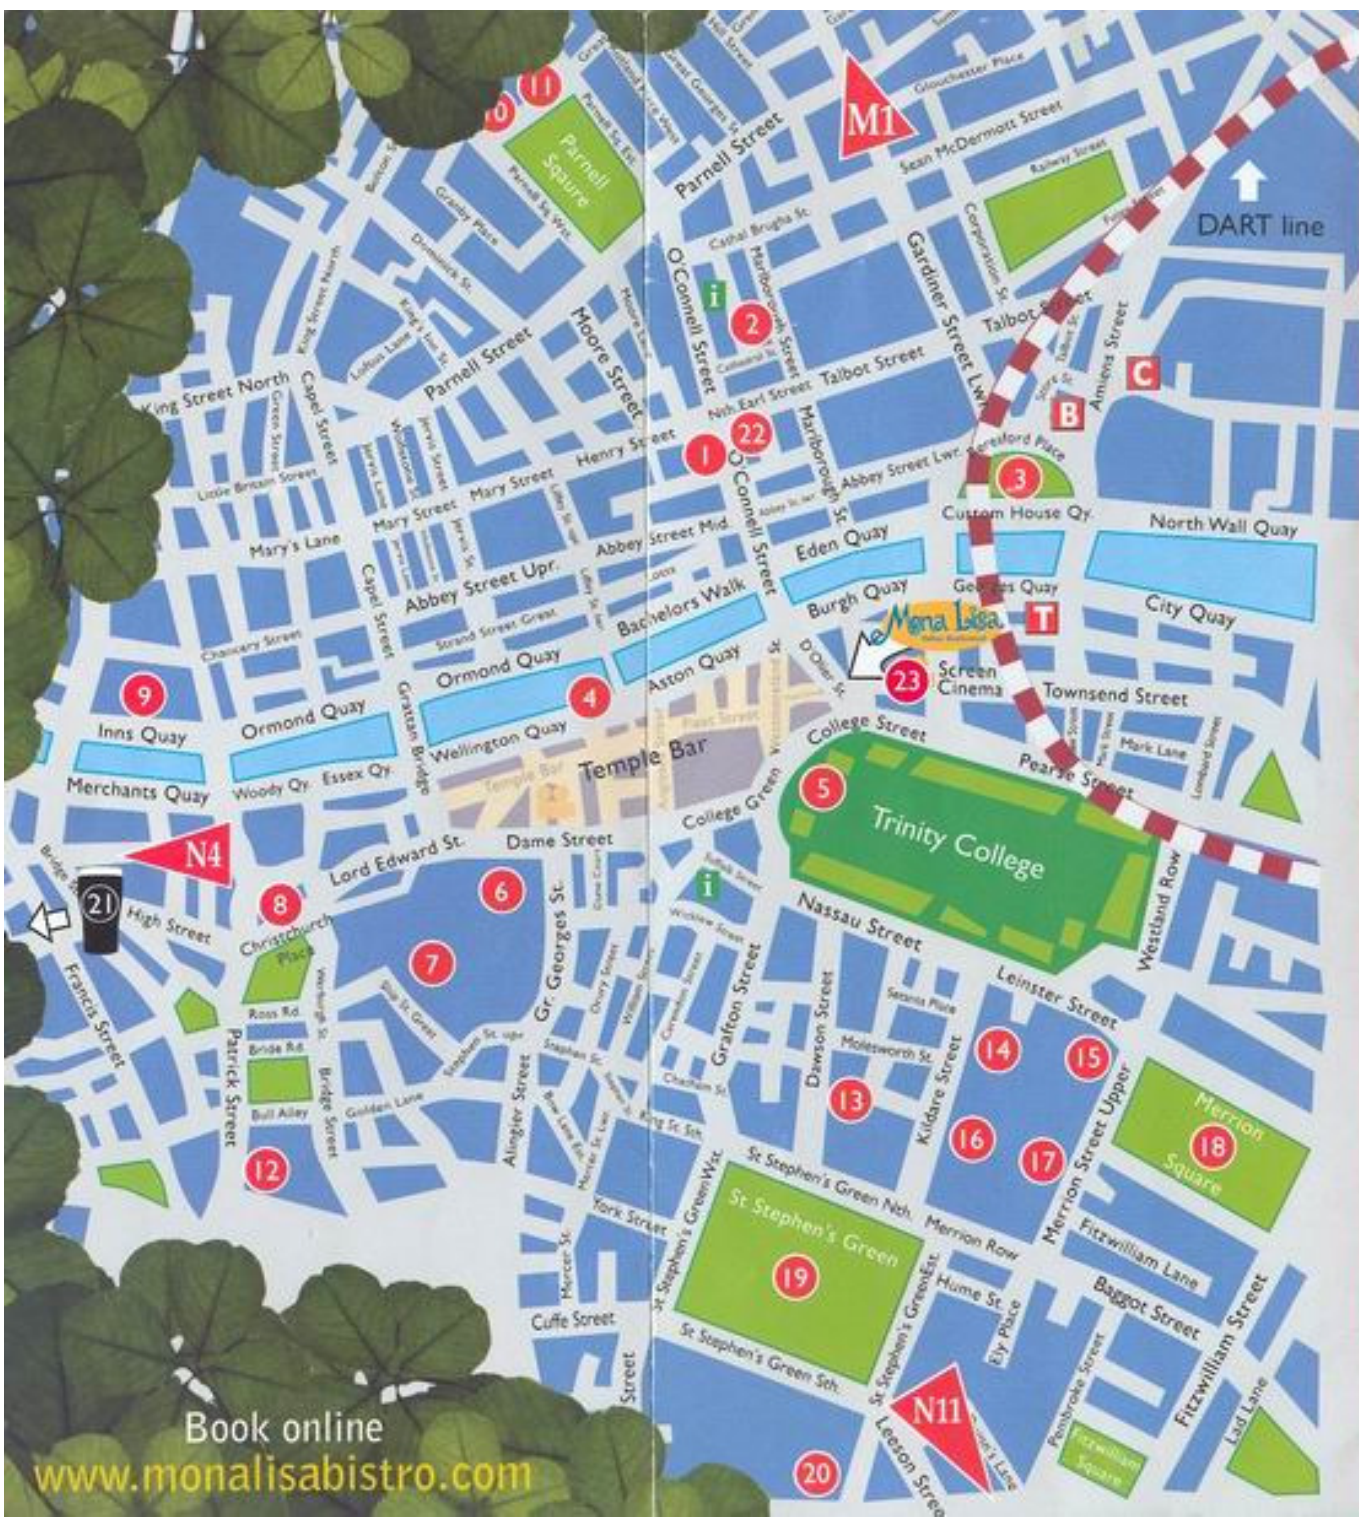

Map of Dublin

Courtesy of Mona Lisa Restaurant

General places of interest

1. General Post Office
2. St. Mary's Catholic Pro-Cathedral
3. Customs House
4. Ha'penny Bridge
5. Trinity College
6. City Hall
7. Dublin Castle
8. Christchurch Cathedral
9. The Four Courts
10. Municipal Gallery or Modern Art
11. Writer's Museum
12. St Patrick's Cathedral
13. The Mansion House
14. The National Library
15. The National Gallery
16. The National Museum
17. Leinster House
18. Merrion Square
19. St. Stephens Green
20. The National Concert Hall
21. The Guinness Brewery
22. The Spike
23. The Mona Lisa Restaurant

**BUY ONE
GET ONE FREE
MON - FRI
BUY ONE
GET ONE 1/2 PRICE
SAT & SUN**

**ALL PIZZA &
PASTA
FROM THE A LA CARTE MENU
12 NOON - 6PM**

**3 COURSE
BIG DEAL
MENU
€19.95
ALL DAY EVERY
DAY!**

OPENING TIMES
Thurs - Sat
12 noon - 11pm
Sun - Wed
12 noon - 10.30pm
Open all day